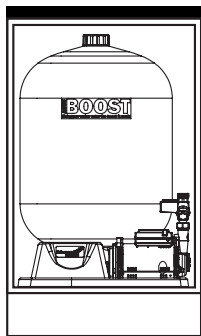

AccuBoost

Installation Location

Salamander Pumps' AccuBoost models have been designed so that there is the option to fit them inside standard kitchen units, with exception of the 450L model.

AccuBoost 60L

ACC-060-SYS model will fit inside a 500mm standard kitchen base unit

AccuBoost 120L

ACC-120-SYS/TNK models will fit inside a 500mm larder style kitchen unit

AccuBoost 180L

ACC-180-SYS/TNK models will fit inside a 600mm larder style kitchen unit*

AccuBoost 300L

ACC-300-SYS/TNK models will fit inside a 600mm larder style kitchen unit*

AccuBoost 450L

AccuBoost models stored within a kitchen unit should have the base of the unit reinforced to withstand the maximum filled weight of the product, or the base removed and the vessel mounted on the floor.

*In order for these models to fit, the back must be removed from the unit.

	ACC-060-SYS	ACC-120-SYS/TNK	ACC-180-SYS/TNK	ACC-300-SYS/TNK	ACC-450-SYS	ACC-450-TNK
Length (mm)	480	480	557	557	651	621
Width (mm)	457	457	557	557	635	621
Height (mm)	675	1126	1081	1633	1863	1863